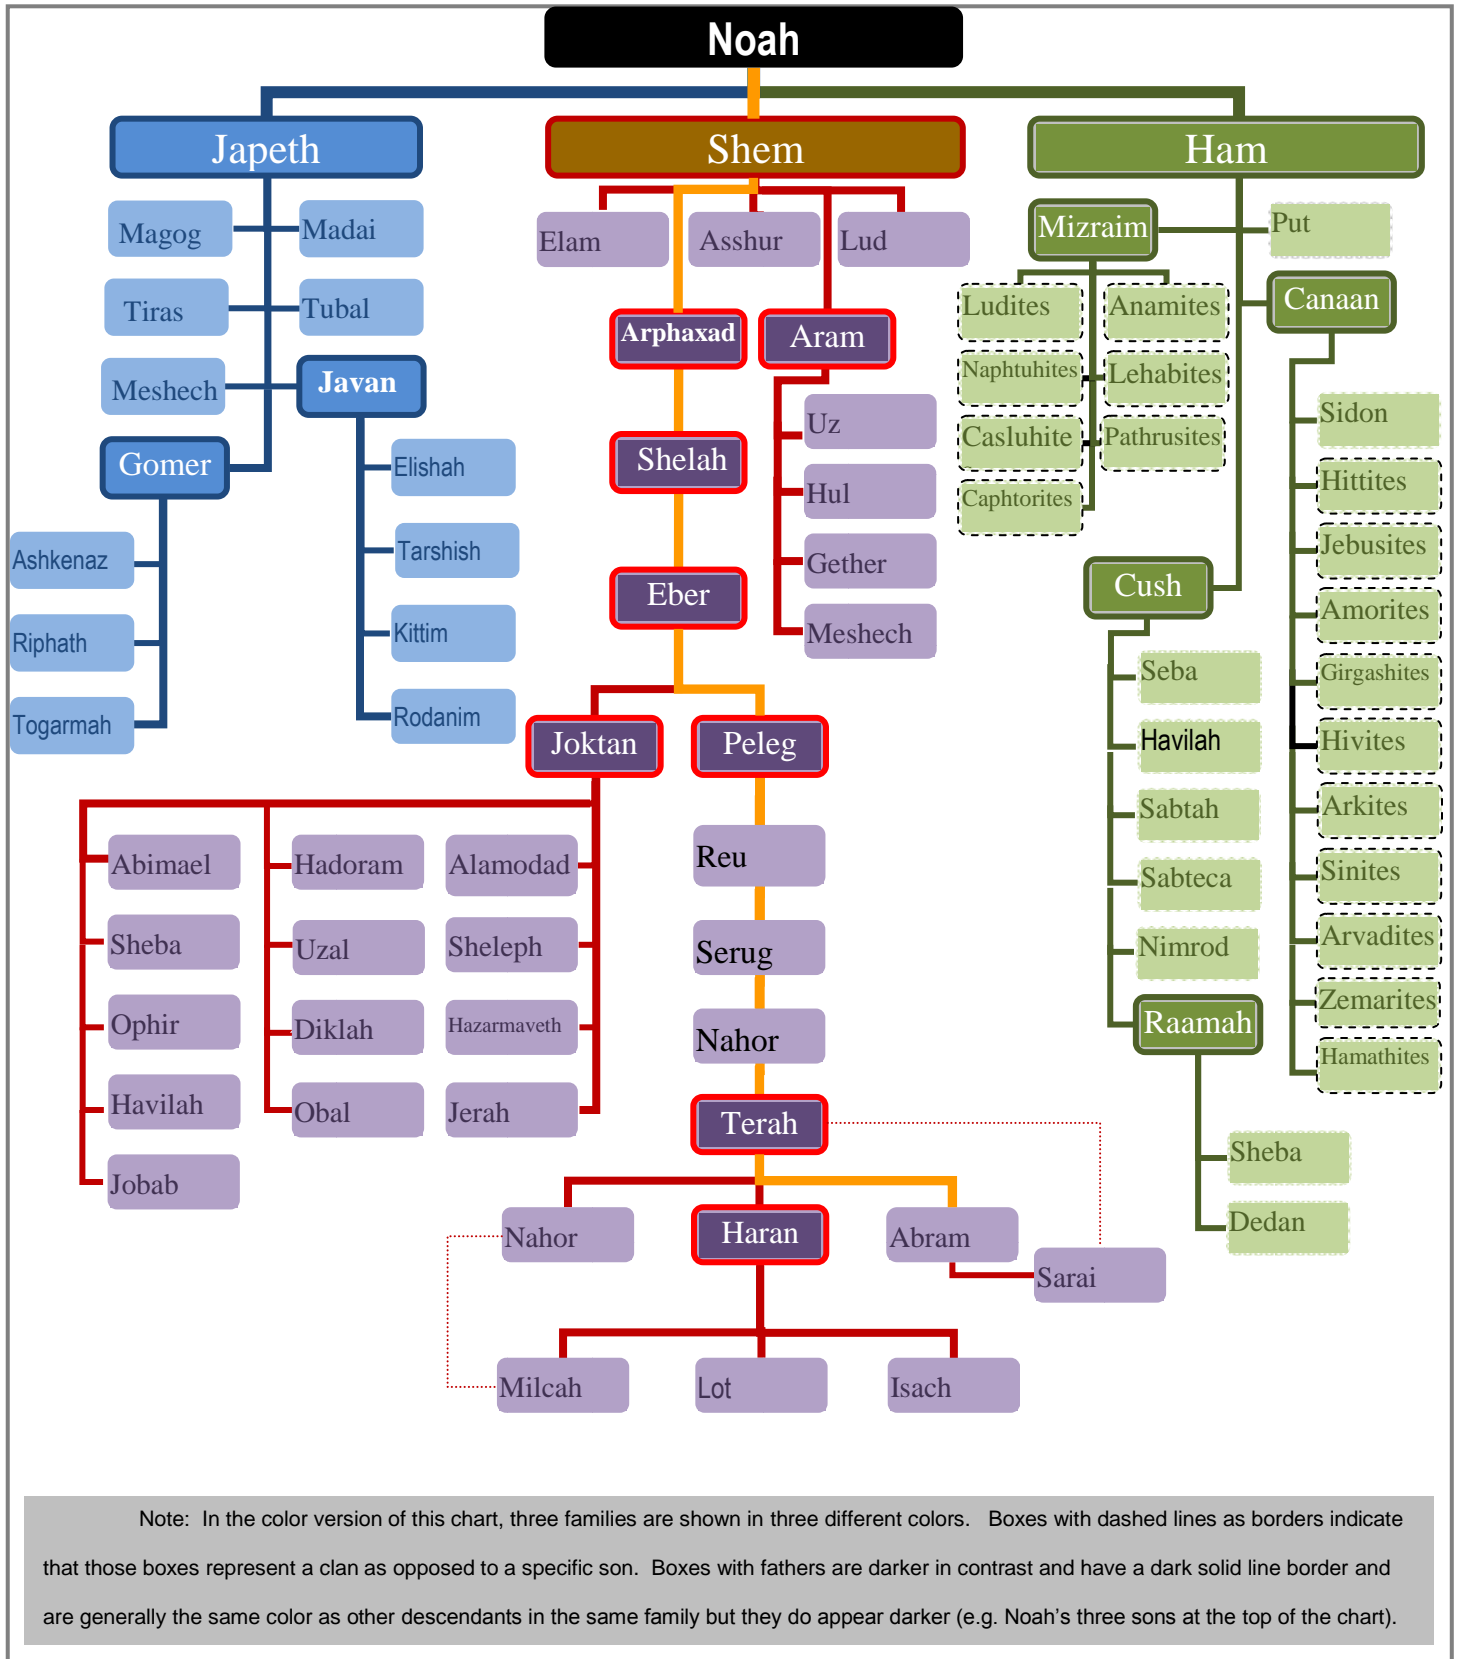

Book of Genesis - Chapter Ten

This chart traces the Christ Line from Noah to Abram with the gold line shown below.

Note: In the color version of this chart, three families are shown in three different colors. Boxes with dashed lines as borders indicate that those boxes represent a clan as opposed to a specific son. Boxes with fathers are darker in contrast and have a dark solid line border and are generally the same color as other descendants in the same family but they do appear darker (e.g. Noah's three sons at the top of the chart).