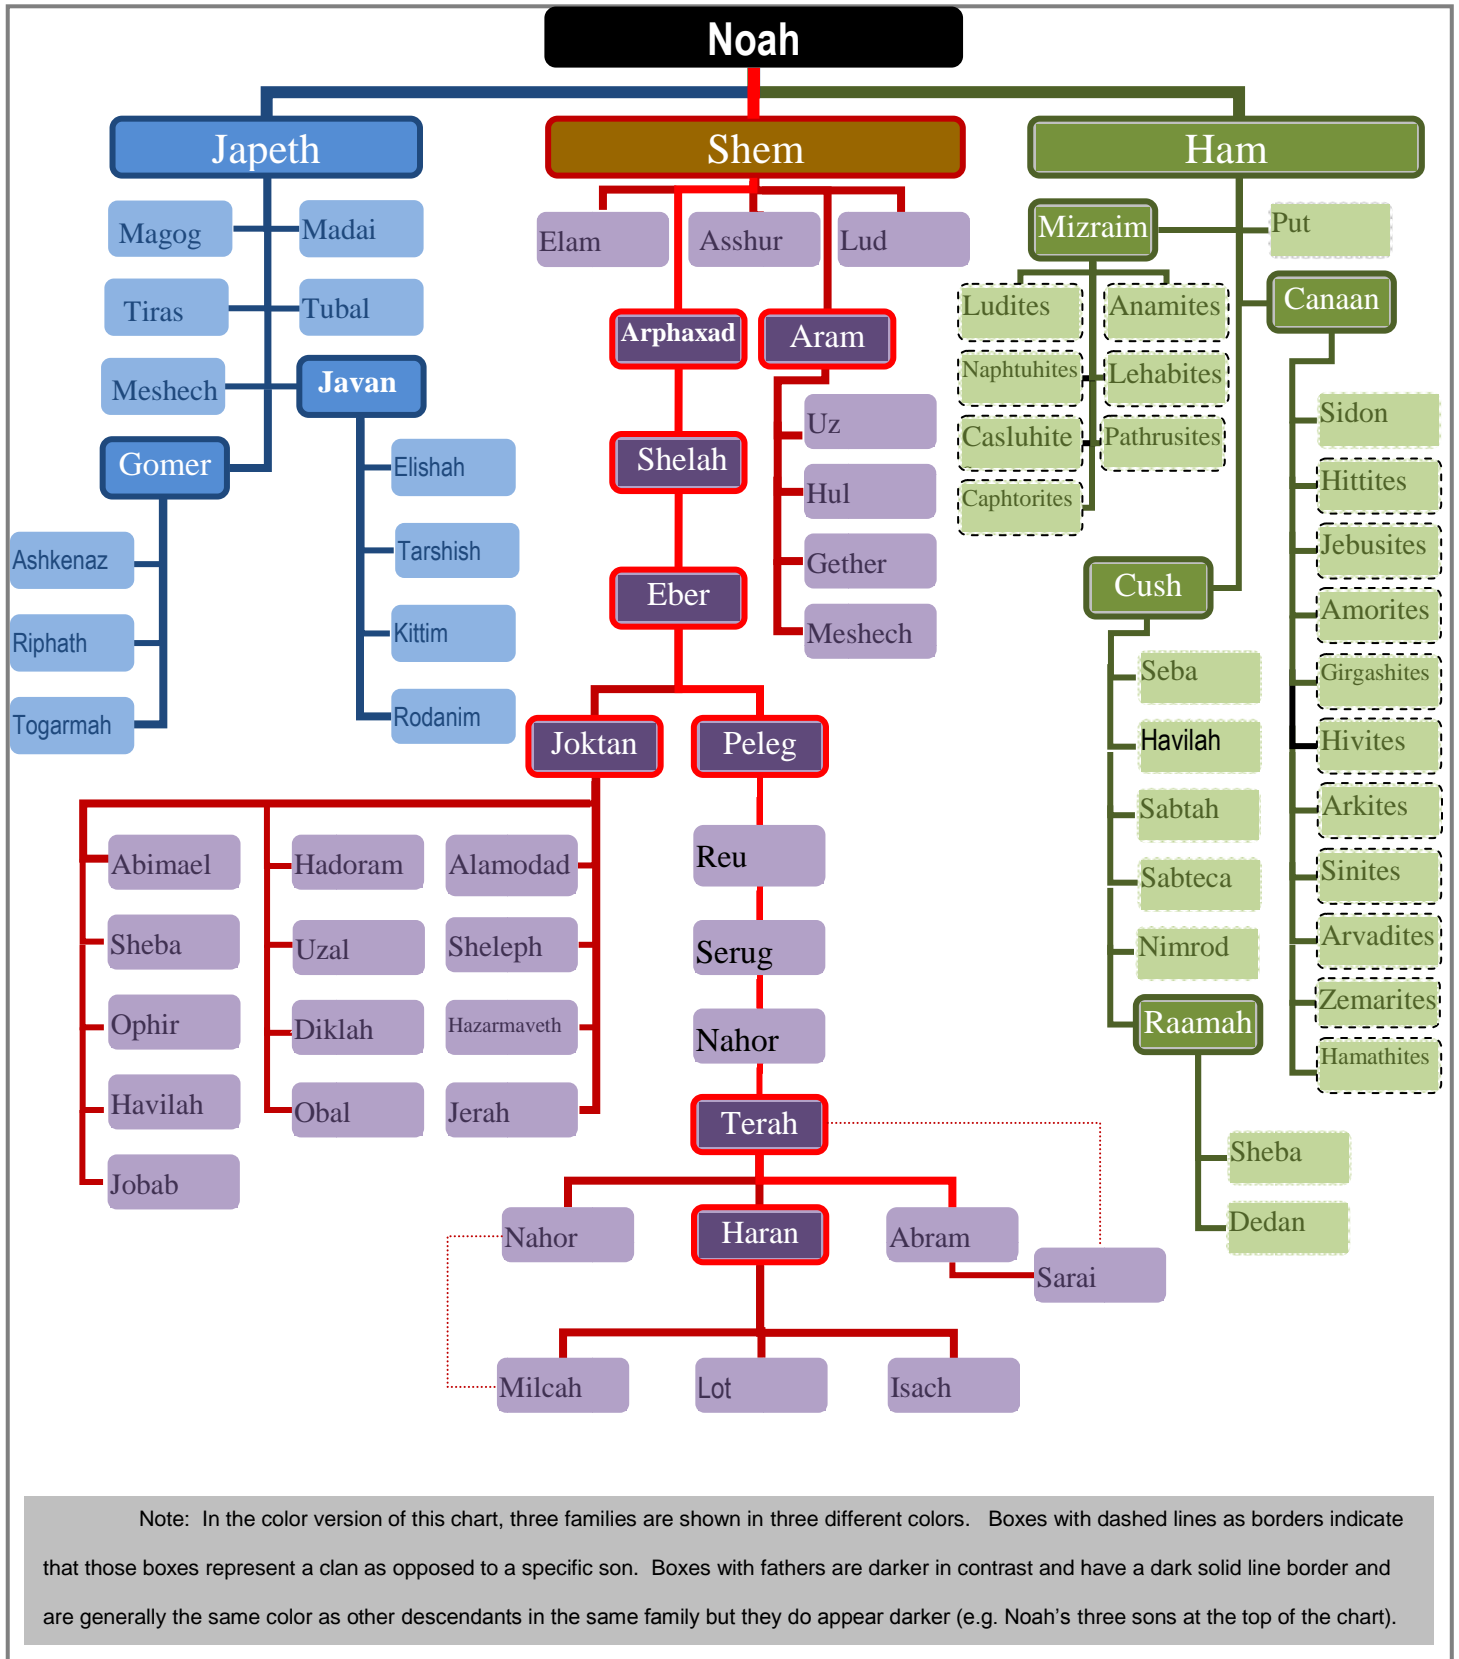

Book of Genesis - Chapter Ten

The names for each box with a border are fathers. The other boxes are filled out as well on this chart.

Note: In the color version of this chart, three families are shown in three different colors. Boxes with dashed lines as borders indicate that those boxes represent a clan as opposed to a specific son. Boxes with fathers are darker in contrast and have a dark solid line border and are generally the same color as other descendants in the same family but they do appear darker (e.g. Noah's three sons at the top of the chart).